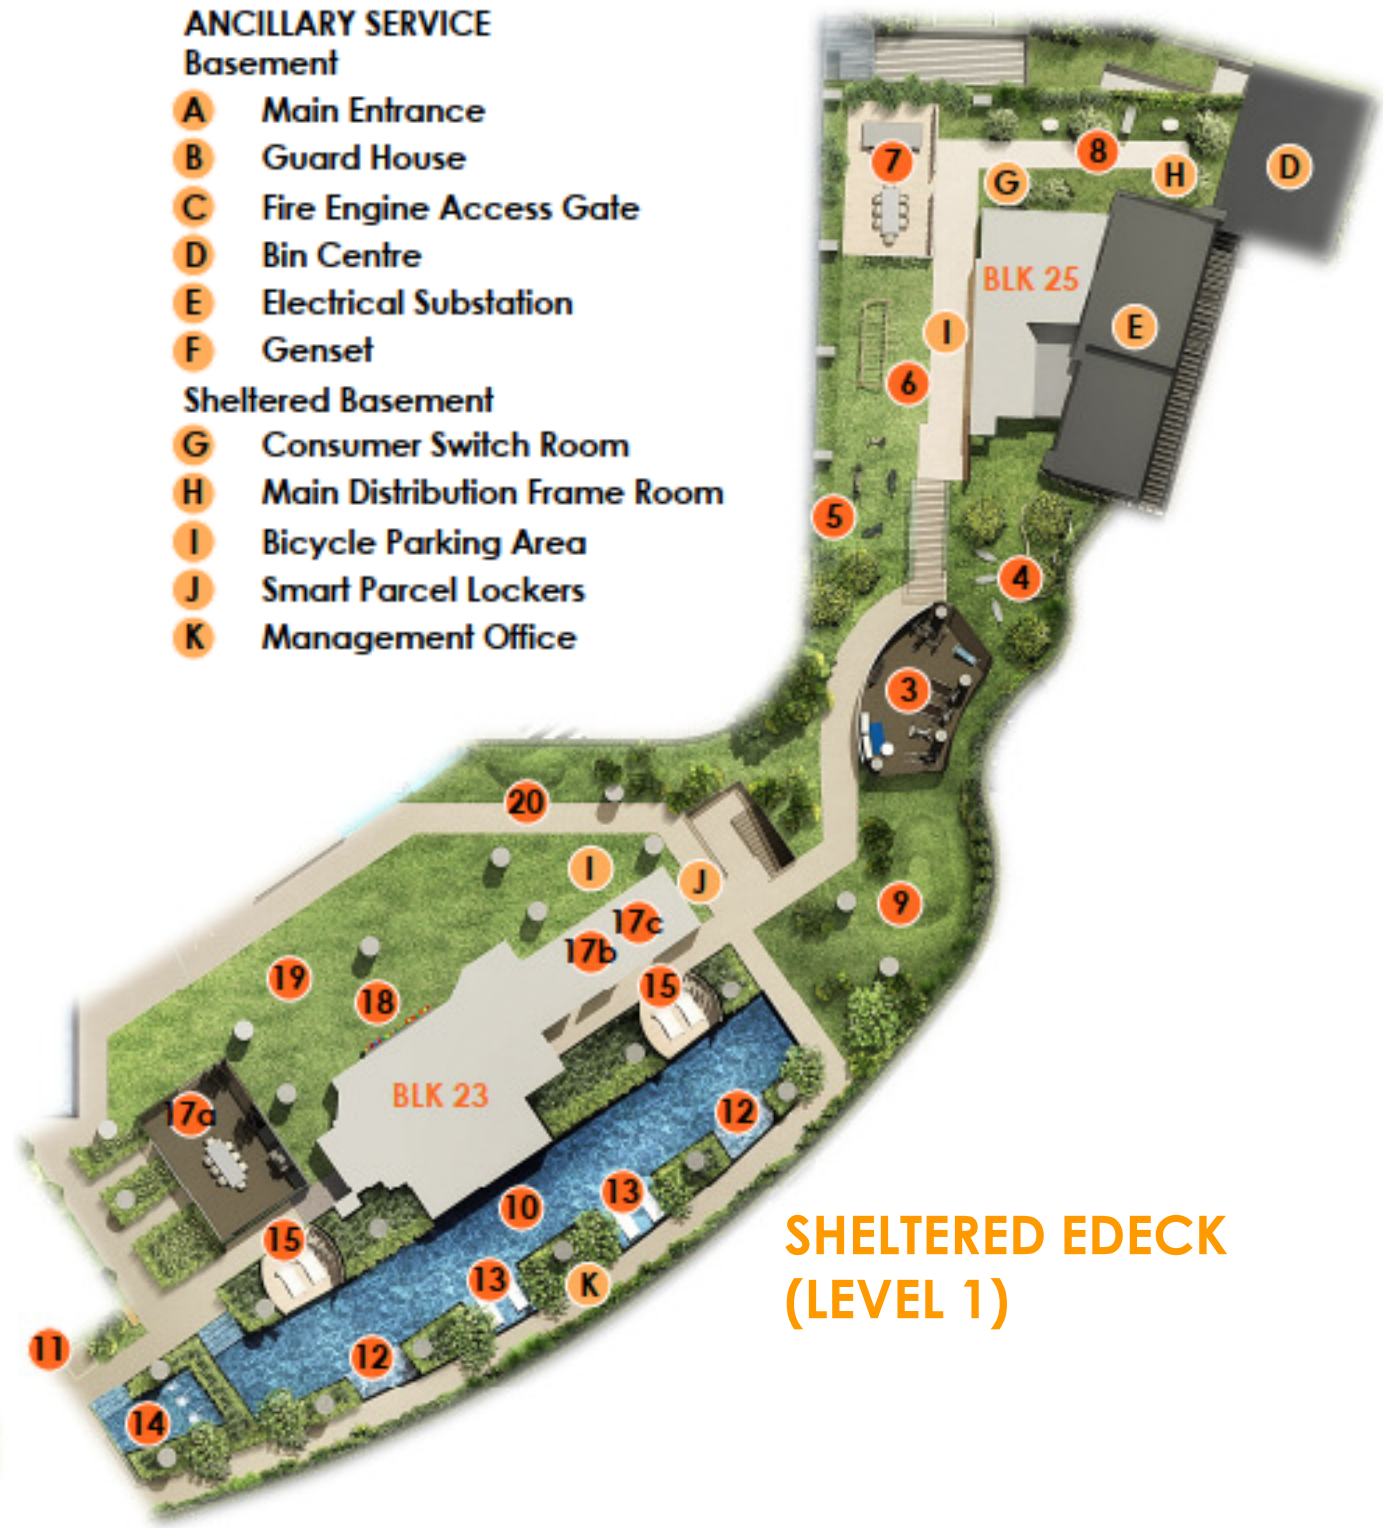

ANCILLARY SERVICE

Basement

- A** Main Entrance
- B** Guard House
- C** Fire Engine Access Gate
- D** Bin Centre
- E** Electrical Substation
- F** Genset

Sheltered Basement

- G** Consumer Switch Room
- H** Main Distribution Frame Room
- I** Bicycle Parking Area
- J** Smart Parcel Lockers
- K** Management Office

Facilities - Basement

- 1** Arrival Plaza
- 2** Side Entrance
- 2a** Side Gate to MRT

Facilities - Edeck (Level 1)

- 3** Gym
- 4** Hammock Alcove
- 5** Crossfit Circuit
- 6** Outdoor Fitness Zone
- 7** Teppan Dining Place
- 8** Swing Nook
- 9** Multi-purpose Lawn
- 10** Starlit Lap Pool (33.3m)
- 11** Outdoor Shower
- 12** Water Spa
- 13** Pool Lounge
- 14** Kid's Pool
- 15** Cabana
- 16** Chill Spot
- 17** Club House -
 - a) Function Room
 - b) Steam Rooms
 - c) Changing Rooms
- 18** Kid's Rock Climbing Zone
- 19** Open Lawn
- 20** Kid's Play Mound
- 21** Star Trail
- 22** Reading Place
- 23** Orbit Pointe
- 24** Barbeque & Dining Pavilion
- 25** Kid's Planet
- 26** Constellation Plaza
- 27** Aqua Spa Beds
- 28** Aqua Play Pool
- 29** Aqua Massage Jets

- Facilities - Level 6**
- 30 Sky Barbeque & Dining Pavilion
 - 31 Herbs Garden
 - 32 Swing Garden
 - 33 Palms Bay
 - 34 Green Fingers Zone
 - 35 Sky Lounge
 - 36 Sky AI Fresco Pavilion

LEVEL 6 ROOF GARDEN

- ANCILLARY SERVICE**
- Basement**
- A Main Entrance
 - B Guard House
 - C Fire Engine Access Gate
 - D Bin Centre
 - E Electrical Substation
 - F Genset
- Sheltered Basement**
- G Consumer Switch Room
 - H Main Distribution Frame Room
 - I Bicycle Parking Area
 - J Smart Parcel Lockers
 - K Management Office